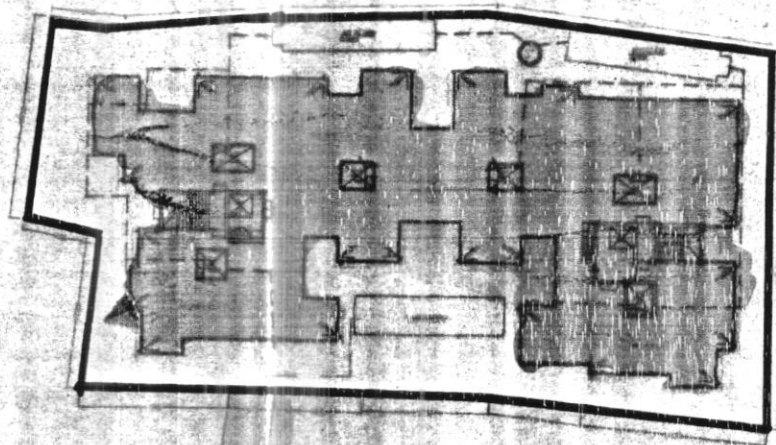

NORTH

ROAD

SITE PLAN
(SCALE - 1:600)

EVERSHINE REALTY

Suzanne Kimm M. Del

Partner